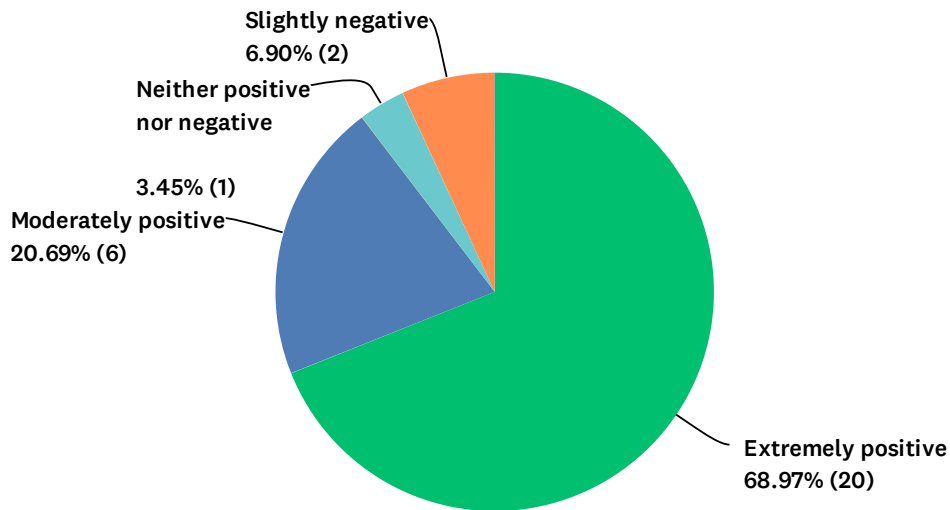

# Q1 Are your interactions with members of your department positive, neither positive nor negative, or negative?

Answered: 29 Skipped: 1

ANSWER CHOICES	RESPONSES	
Extremely positive	68.97%	20
Moderately positive	20.69%	6
Slightly positive	0.00%	0
Neither positive nor negative	3.45%	1
Slightly negative	6.90%	2
Moderately negative	0.00%	0
Extremely negative	0.00%	0
<b>TOTAL</b>		<b>29</b>

## Q2 How effective is the leadership of your department chair?

Answered: 28 Skipped: 2

ANSWER CHOICES	RESPONSES	
Extremely effective	50.00%	14
Very effective	35.71%	10
Moderately effective	14.29%	4
Slightly effective	0.00%	0
Not at all effective	0.00%	0
<b>TOTAL</b>		<b>28</b>