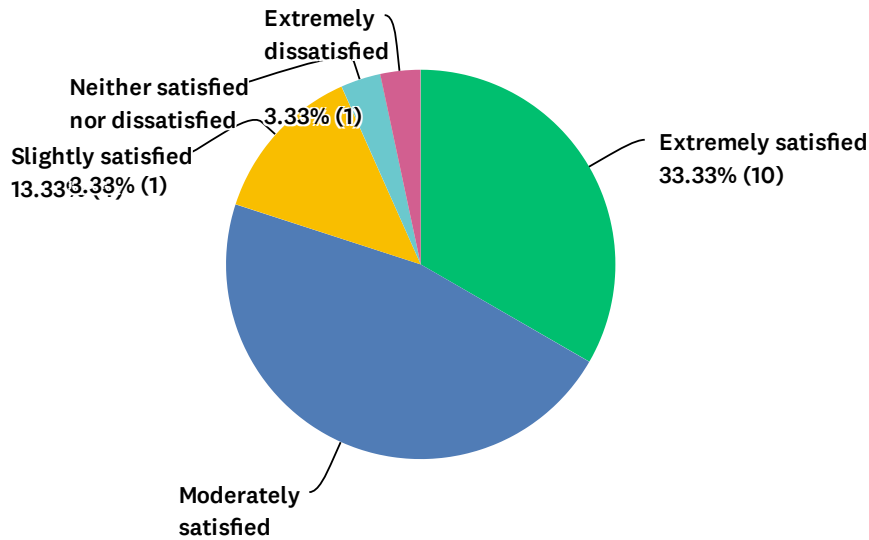

Q9 Overall, are you satisfied with this college as a place to work, neither satisfied nor dissatisfied with it, or dissatisfied with it?

Answered: 30 Skipped: 0

ANSWER CHOICES	RESPONSES	
Extremely satisfied	33.33%	10
Moderately satisfied	46.67%	14
Slightly satisfied	13.33%	4
Neither satisfied nor dissatisfied	3.33%	1
Slightly dissatisfied	0.00%	0
Moderately dissatisfied	0.00%	0
Extremely dissatisfied	3.33%	1
TOTAL		30