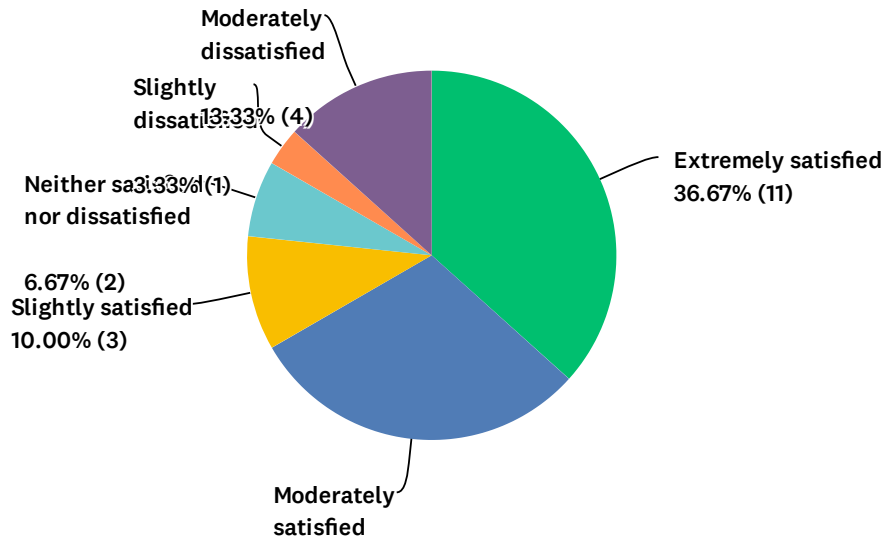

### Q3 How much do you feel your department chair values input in making decisions?

Answered: 28 Skipped: 2

ANSWER CHOICES	RESPONSES	
A great deal	64.29%	18
A lot	7.14%	2
A moderate amount	21.43%	6
A little	7.14%	2
None at all	0.00%	0
<b>TOTAL</b>		<b>28</b>

## Q4 How fair are the administrative procedures at this college?

Answered: 29 Skipped: 1

ANSWER CHOICES	RESPONSES	
Extremely fair	24.14%	7
Quite fair	31.03%	9
Moderately fair	31.03%	9
Slightly fair	13.79%	4
Not at all fair	0.00%	0
<b>TOTAL</b>		<b>29</b>

### Q5 Are you satisfied with the senior administration at this college, neither satisfied nor dissatisfied with it, or dissatisfied with it?

Answered: 30 Skipped: 0

ANSWER CHOICES	RESPONSES	
Extremely satisfied	36.67%	11
Moderately satisfied	30.00%	9
Slightly satisfied	10.00%	3
Neither satisfied nor dissatisfied	6.67%	2
Slightly dissatisfied	3.33%	1
Moderately dissatisfied	13.33%	4
Extremely dissatisfied	0.00%	0
<b>TOTAL</b>		<b>30</b>