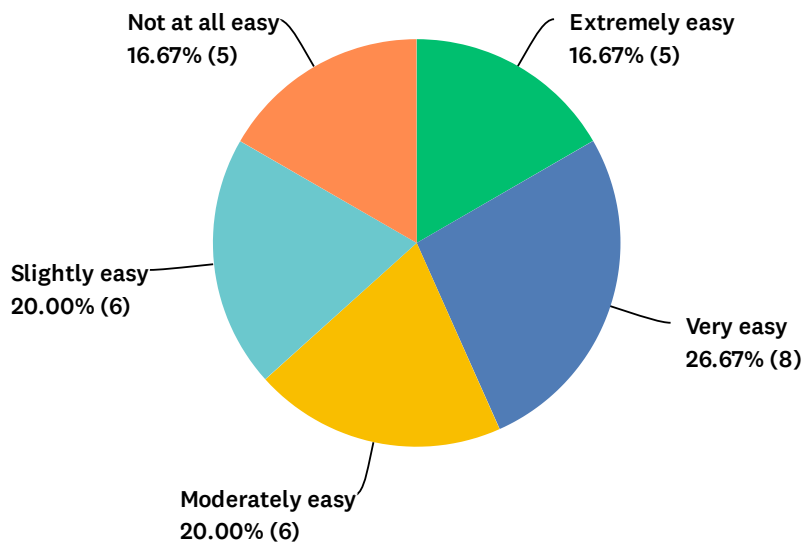

Q7 How easy is it to get the resources you need for teaching at this college?

Answered: 30 Skipped: 0

ANSWER CHOICES	RESPONSES	
Extremely easy	16.67%	5
Very easy	26.67%	8
Moderately easy	20.00%	6
Slightly easy	20.00%	6
Not at all easy	16.67%	5
TOTAL		30