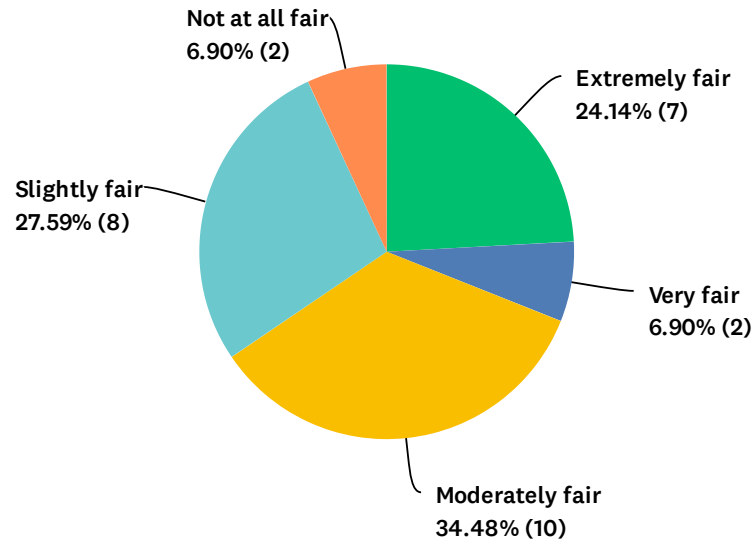

Q8 How fair is your pay at this college?

Answered: 29 Skipped: 1

ANSWER CHOICES	RESPONSES	
Extremely fair	24.14%	7
Very fair	6.90%	2
Moderately fair	34.48%	10
Slightly fair	27.59%	8
Not at all fair	6.90%	2
TOTAL		29