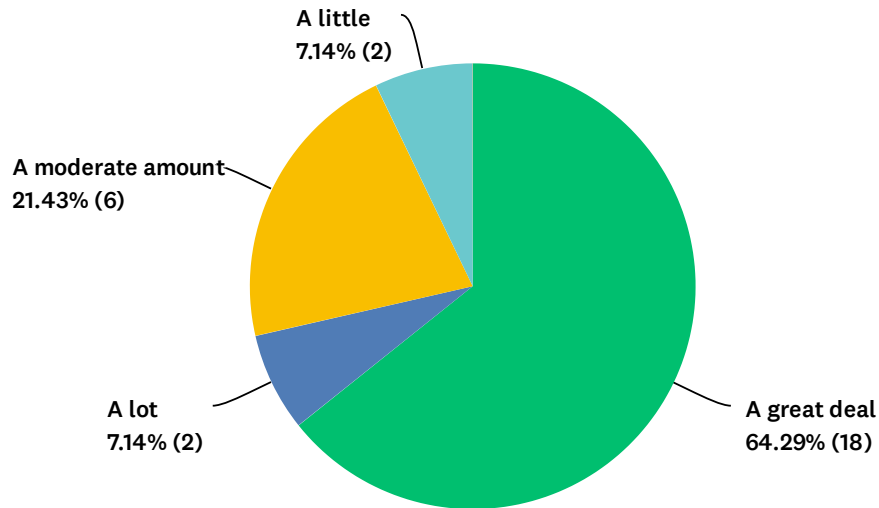

## Q2 How effective is the leadership of your department chair?

Answered: 28 Skipped: 2

ANSWER CHOICES	RESPONSES	
Extremely effective	50.00%	14
Very effective	35.71%	10
Moderately effective	14.29%	4
Slightly effective	0.00%	0
Not at all effective	0.00%	0
<b>TOTAL</b>		<b>28</b>

### Q3 How much do you feel your department chair values input in making decisions?

Answered: 28 Skipped: 2

ANSWER CHOICES	RESPONSES	
A great deal	64.29%	18
A lot	7.14%	2
A moderate amount	21.43%	6
A little	7.14%	2
None at all	0.00%	0
<b>TOTAL</b>		<b>28</b>