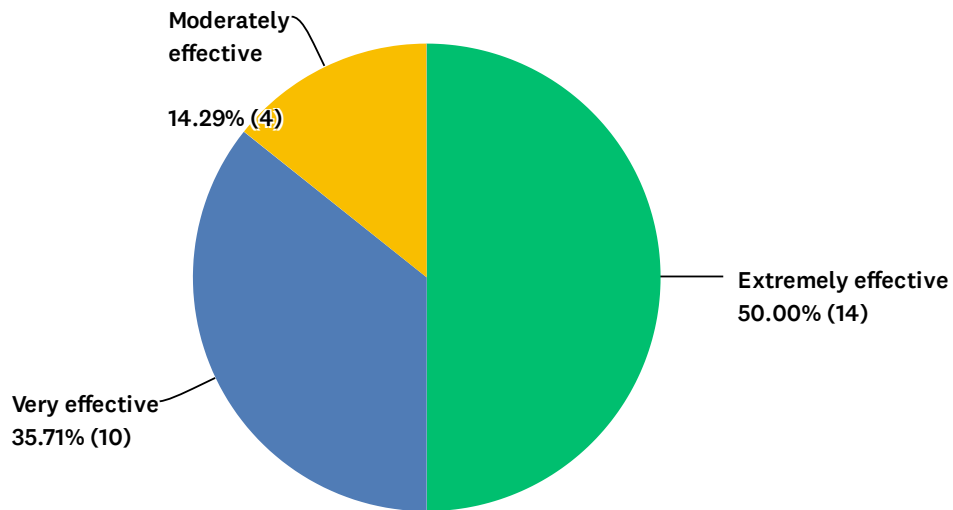

# Q1 Are your interactions with members of your department positive, neither positive nor negative, or negative?

Answered: 29 Skipped: 1

ANSWER CHOICES	RESPONSES	
Extremely positive	68.97%	20
Moderately positive	20.69%	6
Slightly positive	0.00%	0
Neither positive nor negative	3.45%	1
Slightly negative	6.90%	2
Moderately negative	0.00%	0
Extremely negative	0.00%	0
<b>TOTAL</b>		<b>29</b>

## Q2 How effective is the leadership of your department chair?

Answered: 28 Skipped: 2

ANSWER CHOICES	RESPONSES	
Extremely effective	50.00%	14
Very effective	35.71%	10
Moderately effective	14.29%	4
Slightly effective	0.00%	0
Not at all effective	0.00%	0
<b>TOTAL</b>		<b>28</b>