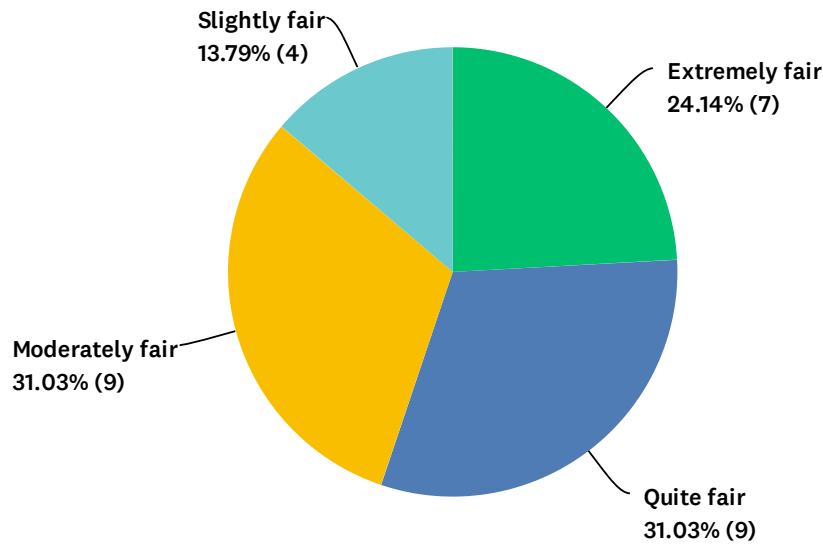

### Q3 How much do you feel your department chair values input in making decisions?

Answered: 28 Skipped: 2

ANSWER CHOICES	RESPONSES	
A great deal	64.29%	18
A lot	7.14%	2
A moderate amount	21.43%	6
A little	7.14%	2
None at all	0.00%	0
<b>TOTAL</b>		<b>28</b>

## Q4 How fair are the administrative procedures at this college?

Answered: 29 Skipped: 1

ANSWER CHOICES	RESPONSES	
Extremely fair	24.14%	7
Quite fair	31.03%	9
Moderately fair	31.03%	9
Slightly fair	13.79%	4
Not at all fair	0.00%	0
<b>TOTAL</b>		<b>29</b>